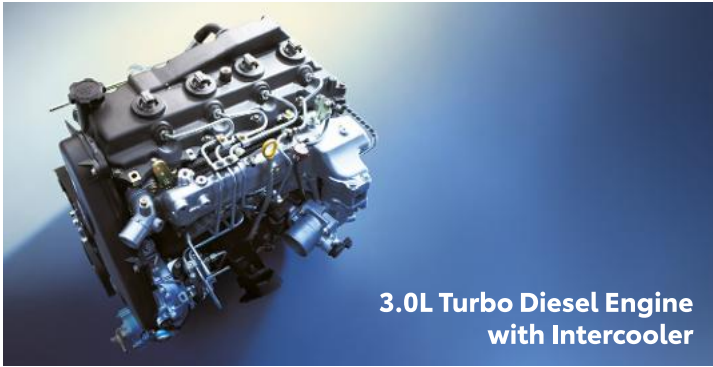

Dual SRS Airbags

5.0m

Turning Radius

One Push by Hand

Holds Back the Door in Position

Free Stop Back Door

3.0L Turbo Diesel Engine with Intercooler

Spaciousness

Genuine Parts TOYOTA

Made to Toyota's exacting standards for guaranteed quality, reliability, and durability, that's readily available nationwide.

SPECIFICATIONS

VARIANT			PANEL VAN 3.0 TURBO DIESEL
ENGINE			
Model		1KD-FTV	
Type		4-cylinder, DOHC, 16-valve D-4D Turbo Diesel	
Displacement	cc	2,982	
Transmission		5-speed Manual	
Fuel Supply System		Direct Injection Common Rail	
Max. Output	kW(PS) / rpm	136 / 3,400	
Max. Torque	Nm (kg-m) / rpm	300 / 1,200 - 2,400	
Emission Standard		Euro 4	
DIMENSIONS			
Overall	Length	mm	4,695
	Width	mm	1,695
	Height	mm	1,980
Cargo	Length	mm	2,930
	Width	mm	1,545
	Height	mm	1,335
Wheelbase		mm	2,570
Tread	Front	mm	1,470
	Rear	mm	1,465
Weight	Kerb	kg	1,825
	Gross	kg	2,800
Min. Turning Radius		m	5.0
Ground Clearance		mm	195
Fuel Tank Capacity		litre	70
CHASSIS			
Suspension	Front	Double Wishbone with Torsion Beam	
	Rear	Leaf Spring	
Brakes	Front	Ventilated Disc	
	Rear	Drum	
Tyres & Rims		195/R15C (With Wheel Cap)	
FEATURES			
EXTERIOR			
Headlamps		Halogen Multi-reflector	
Radiator Grille		Silver	
Front Bumper		Black	
Mudguards		With (4 Pieces)	
Free Stop Back Door		With	
INTERIOR			
Outside Temperature Display		With	
Steering Wheel		4-spoke Urethane	
Air-conditioner		Manual Adjustment	
Power Windows	Driver & Front Passenger	With (Driver Side / Down with Jam Protection)	