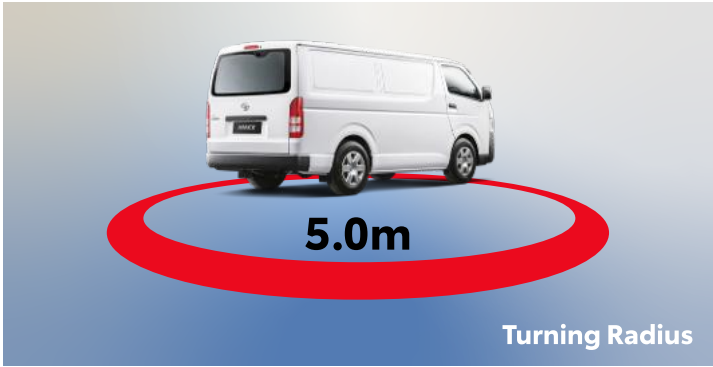

Dual SRS Airbags

5.0m

Turning Radius

One Push by Hand

Holds Back the Door in Position

Free Stop Back Door

3.0L Turbo Diesel Engine with Intercooler

Spaciousness

Genuine Parts TOYOTA

Made to Toyota's exacting standards for guaranteed quality, reliability, and durability, that's readily available nationwide.

SPECIFICATIONS

VARIANT			PANEL VAN 3.0 TURBO DIESEL
ENGINE			
Model		1KD-FTV	
Type		4-cylinder, DOHC, 16-valve D-4D Turbo Diesel	
Displacement	cc	2,982	
Transmission		5-speed Manual	
Fuel Supply System		Direct Injection Common Rail	
Max. Output	kW(PS) / rpm	136 / 3,400	
Max. Torque	Nm (kg-m) / rpm	300 / 1,200 - 2,400	
Emission Standard		Euro 4	
DIMENSIONS			
Overall	Length	mm	4,695
	Width	mm	1,695
	Height	mm	1,980
Cargo	Length	mm	2,930
	Width	mm	1,545
	Height	mm	1,335
Wheelbase		mm	2,570
Tread	Front	mm	1,470
	Rear	mm	1,465
Weight	Kerb	kg	1,825
	Gross	kg	2,800
Min. Turning Radius		m	5.0
Ground Clearance		mm	195
Fuel Tank Capacity		litre	70
CHASSIS			
Suspension	Front	Double Wishbone with Torsion Beam	
	Rear	Leaf Spring	
Brakes	Front	Ventilated Disc	
	Rear	Drum	
Tyres & Rims		195/R15C (With Wheel Cap)	
FEATURES			
EXTERIOR			
Headlamps		Halogen Multi-reflector	
Radiator Grille		Silver	
Front Bumper		Black	
Mudguards		With (4 Pieces)	
Free Stop Back Door		With	
INTERIOR			
Outside Temperature Display		With	
Steering Wheel		4-spoke Urethane	
Air-conditioner		Manual Adjustment	
Power Windows	Driver & Front Passenger	With (Driver Side / Down with Jam Protection)	