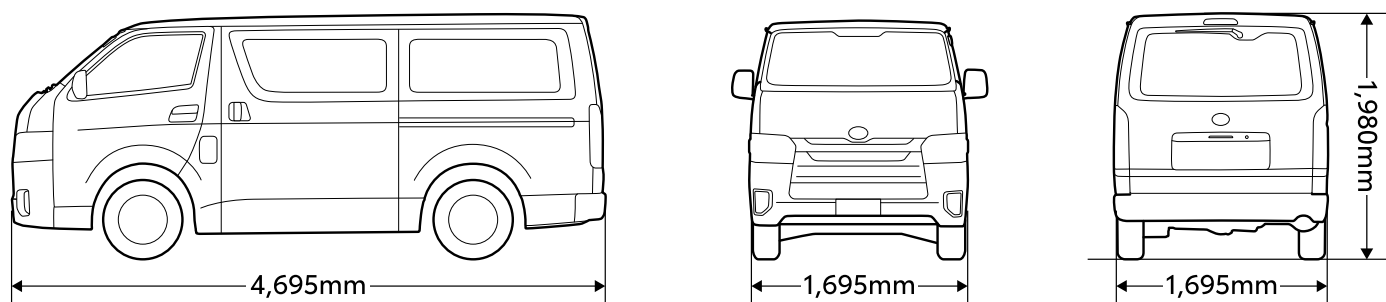

VARIANT	PANEL VAN 3.0 TURBO DIESEL	
INTERIOR		
Audio System	2-DIN Head Unit CD Player with Tuner, MP3, Aux Jack, USB	
Seat	Material	Fabric
	Seating Capacity	2
SAFETY		
ACTIVE		
Anti-lock Braking System (ABS)	With	
Load Sensing Proportioning & Bypass Valve (LSP & BV)	With	
High Mount Stop Lamp	With	
Reverse Sensors	With	
PASSIVE		
GOA Body	With	
Safe Brake Pedal	With	
SRS Airbags	2 (Driver and Front Passenger)	
Seat Belts	3-point ELR with Pretensioner x 2	
SECURITY		
Security System	2 Remote Control Keys, Siren and Auto Door Lock	
OPTIONAL		
Audio System	7" Touchscreen Display Audio with Reverse Camera	
Digital Video Recorder (DVR)	With (4K Front & 1080p Rear)	
Vehicle Telematics System (VTS)	With (including 3 years Free Data Subscription)	
Portable Tyre Pump	With	

DIMENSIONS

Diagrams shown are for illustration purposes only.

- UMW Toyota Motor reserves the right to alter any details of specifications and equipment without notice.
- Details of specifications and equipment are also subject to change to suit local conditions and requirements.
- Vehicle and specifications in this catalogue may vary from models available locally.
- Vehicle body and accessory colours might defer slightly from the printed photos in this catalogue.
- Optional accessories are available at extra cost.
- All images used are for illustrative purposes.

3-year warranty from the date of first registration or 100,000km travelled, whichever occurs first.
Terms & Conditions apply.