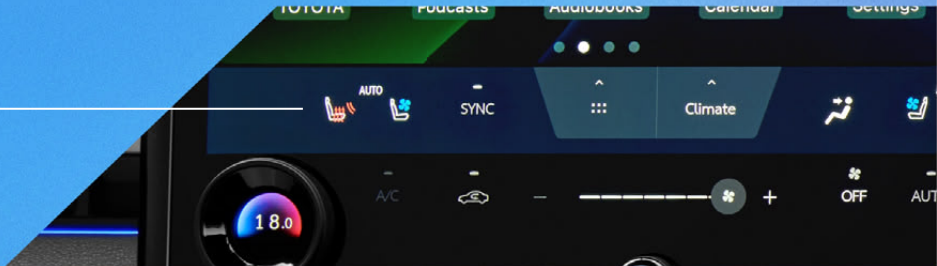

THE FUTURE, MADE COMFORTABLE

Sleek black perforated leather seats deliver refined comfort and support for every journey.

**452L
REAR BOOT
SPACE**

**8-WAY POWER
ADJUSTMENT WITH
MEMORY FUNCTION**

**2-WAY LUMBAR
SUPPORT WITH
POWER ADJUSTMENT**

**DRIVER AND FRONT PASSENGER
SEAT AIR CONDITIONERS**

Actual vehicle may vary from image shown.

Toyota
Safety
Sense

TOYOTA SAFETY SENSE 3.0

Cruise safely on the road with the bZ4X's cutting edge safety features. Because the most precious thing in every Toyota is the people inside.